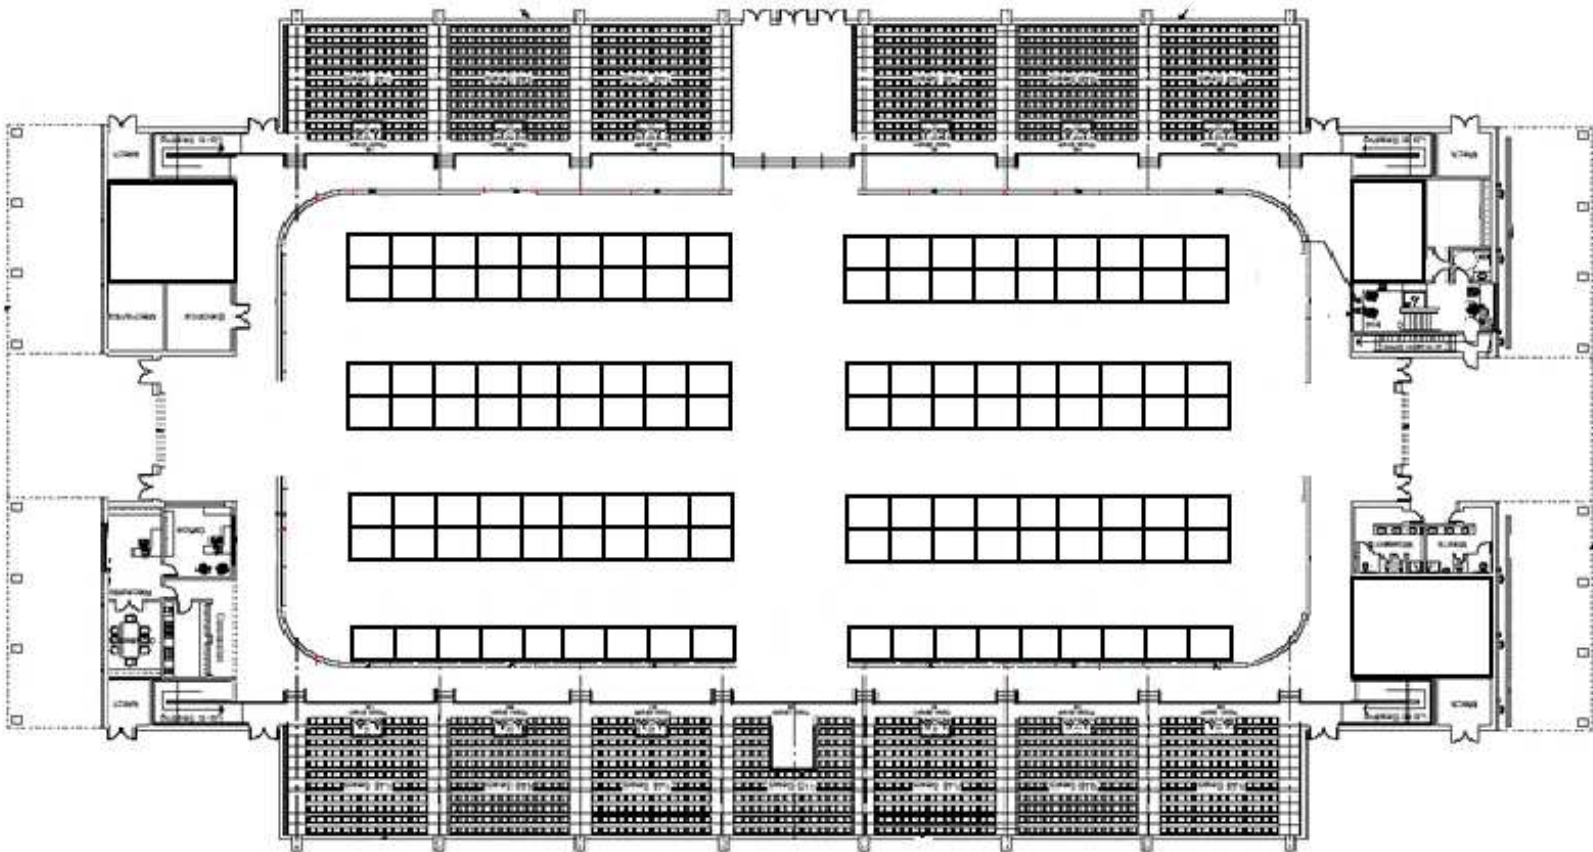

Trade Show Layout

Floor Space

120' X 220'

Number of Booths

126

Booth Size

10' X 10'

Managed By