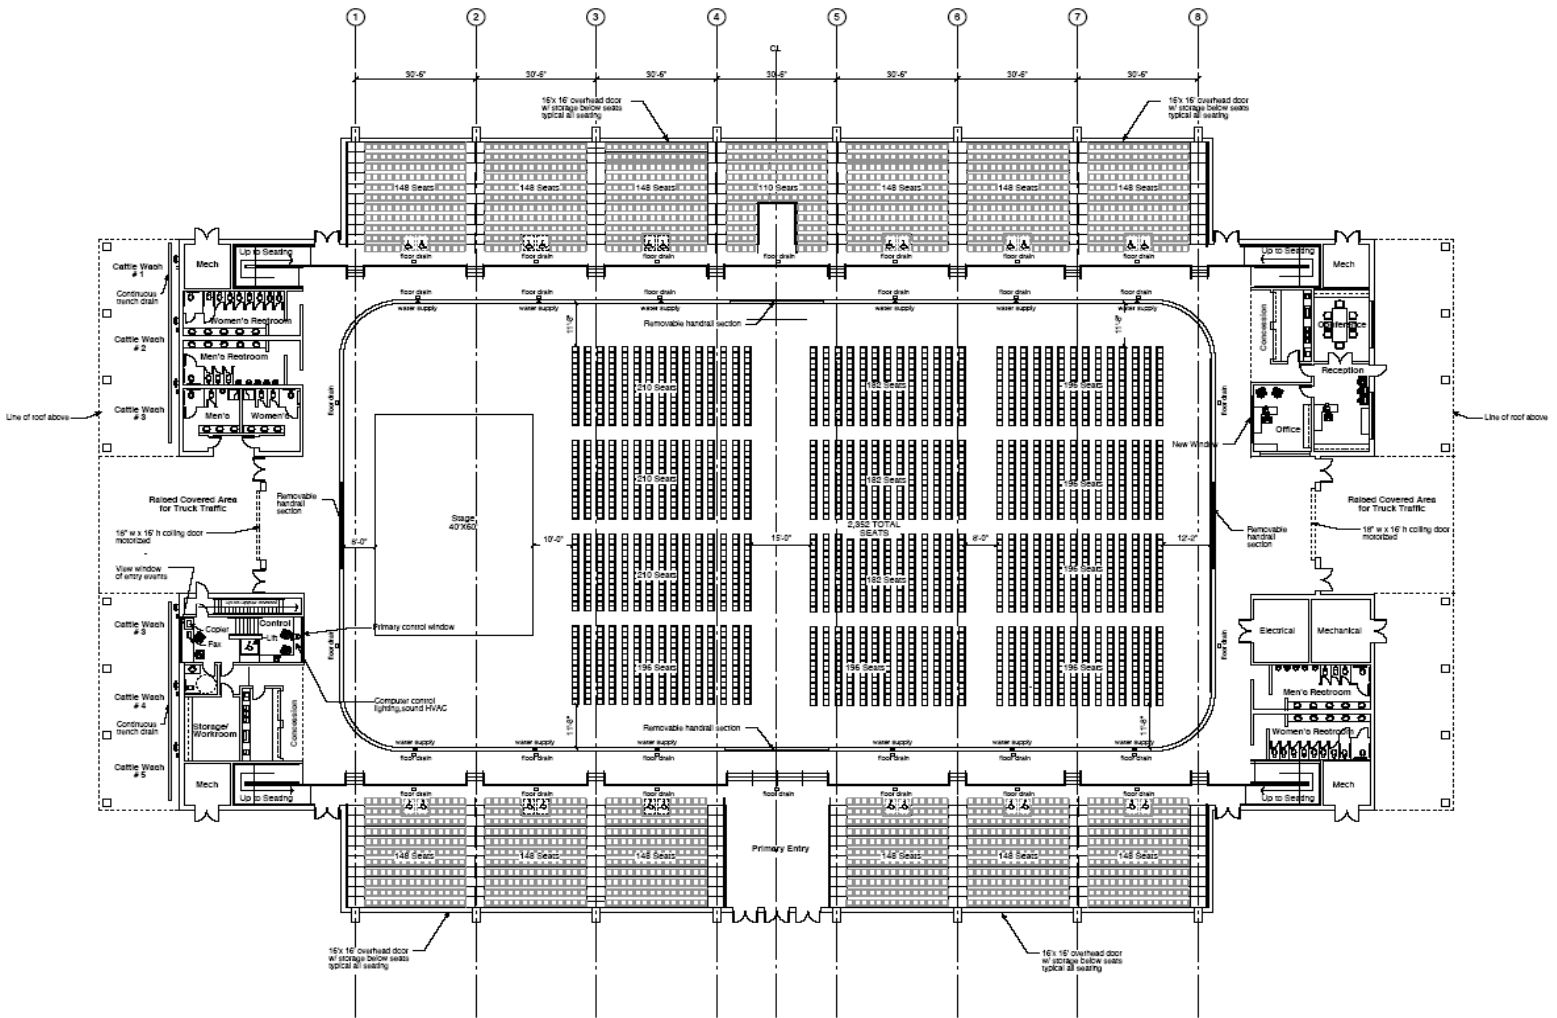

Concert Layout

Floor Space

120' X 220'

Total Seating Capacity

4238

Stage Size

40' X 60'

Managed By