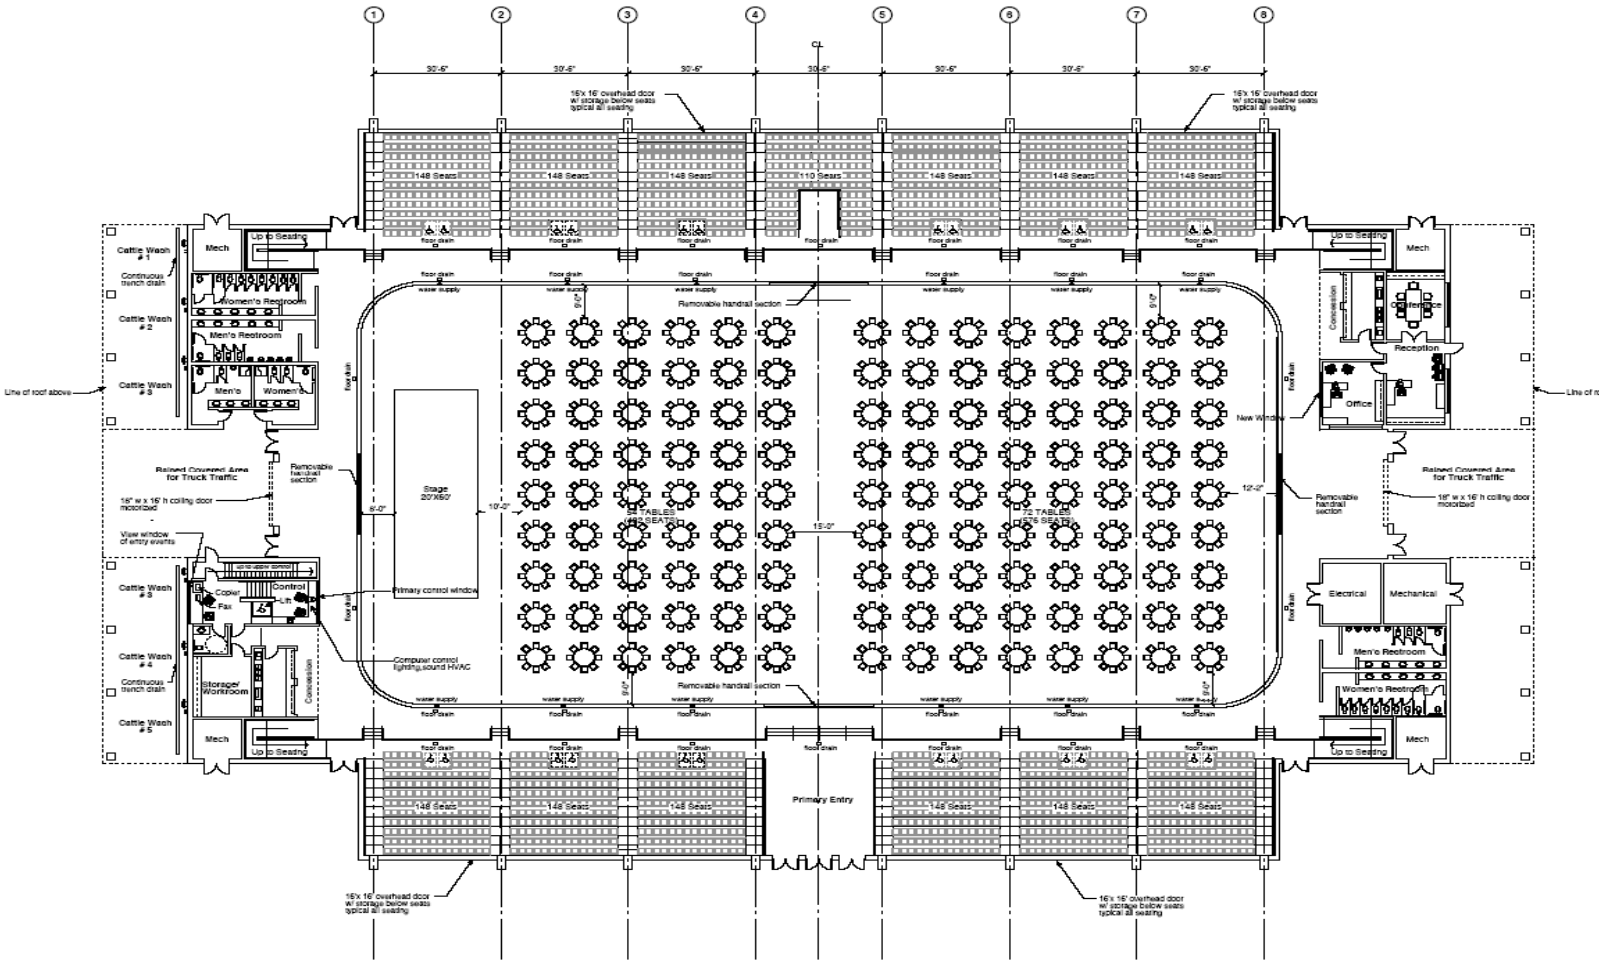

Large Banquet Layout

Floor Space
120' X 220'

Table Seating Capacity
1040

Managed By